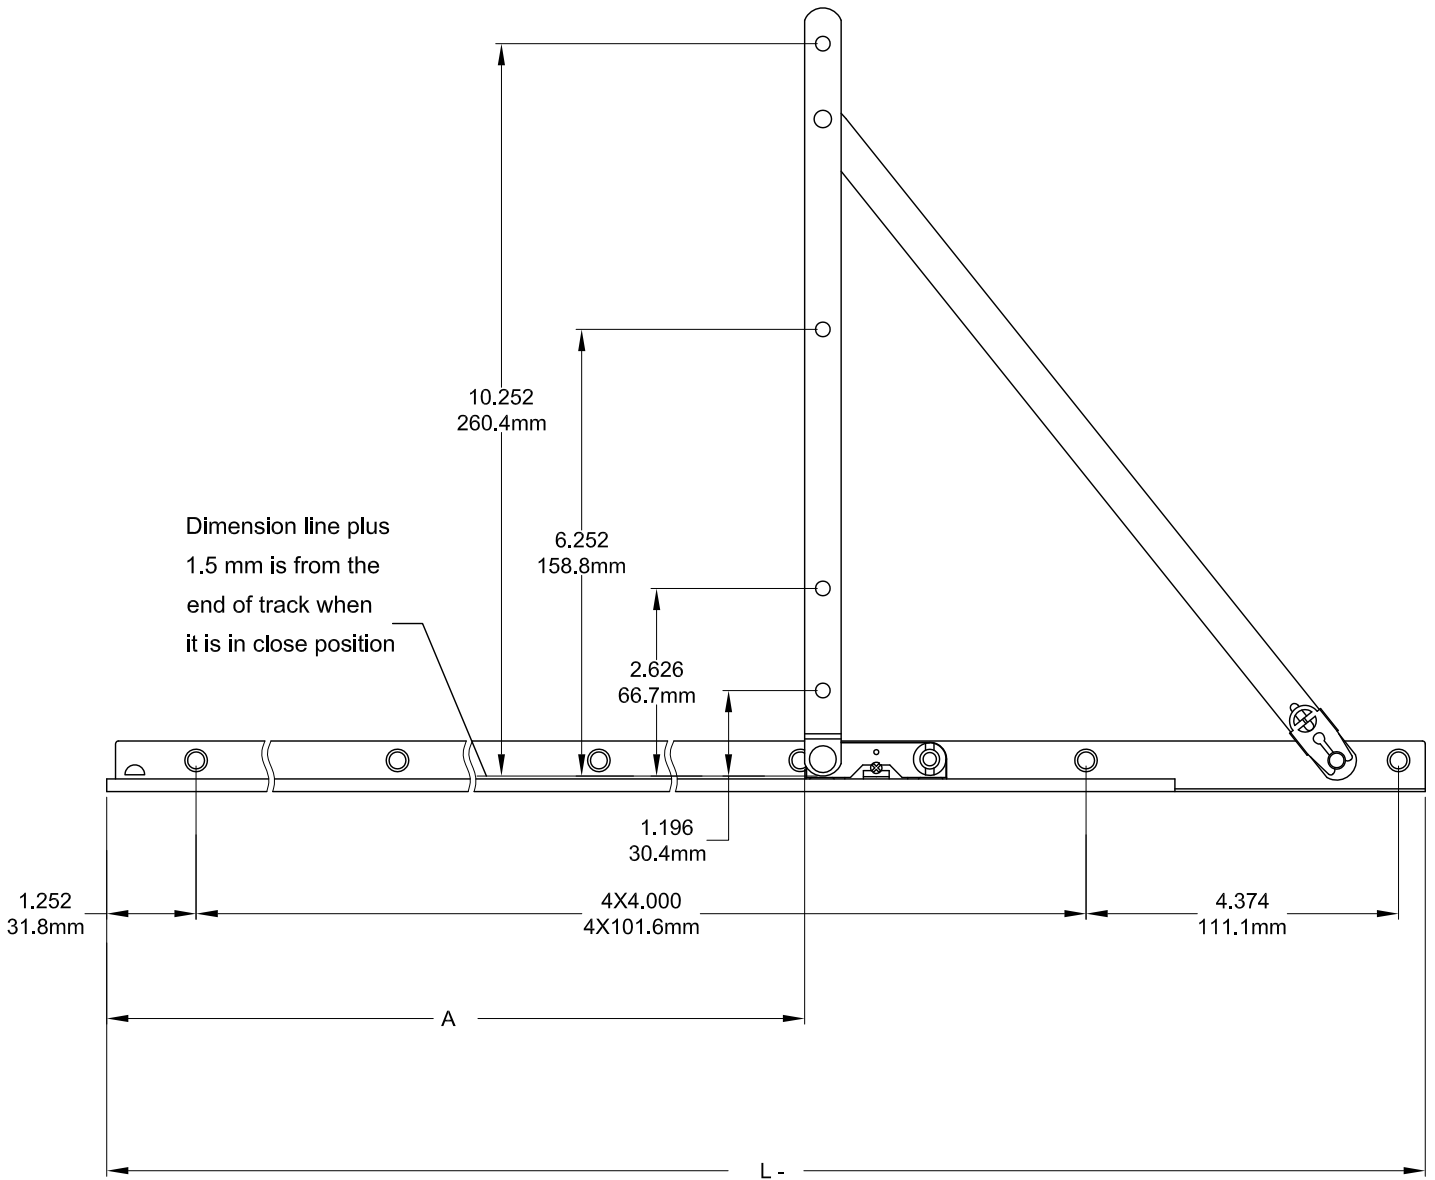

# 22" Standard Two Bar Hinge

Right Hand Shown

Part Number	Product Name	" A "	" L "	Material	Hand
19022-SAC-01	Two Bar Hinge , 22" , Standard , Adjustable , Clip-on , LH	13.311"	22"	Steel	LH
19022-SAC-00	Two Bar Hinge , 22" , Standard , Adjustable , Clip-on , RH	13.311"	22"	Steel	RH
7022-SAC-01	Two Bar Hinge , 22" , Standard , Adjustable , Clip-on , SST , LH	13.311"	22"	SST	LH
7022-SAC-00	Two Bar Hinge , 22" , Standard , Adjustable , Clip-on , SST , RH	13.311"	22"	SST	RH
19022-SNC-01	Two Bar Hinge , 22" , Standard , Non-Adjustable , Clip-on , LH	13.311"	22"	Steel	LH
19022-SNC-00	Two Bar Hinge , 22" , Standard , Non-Adjustable , Clip-on , RH	13.311"	22"	Steel	RH
7022-SNC-01	Two Bar Hinge , 22" , Standard , Non-Adjustable , Clip-on , SST , LH	13.311"	22"	SST	LH
7022-SNC-00	Two Bar Hinge , 22" , Standard , Non-Adjustable , Clip-on , SST , RH	13.311"	22"	SST	RH